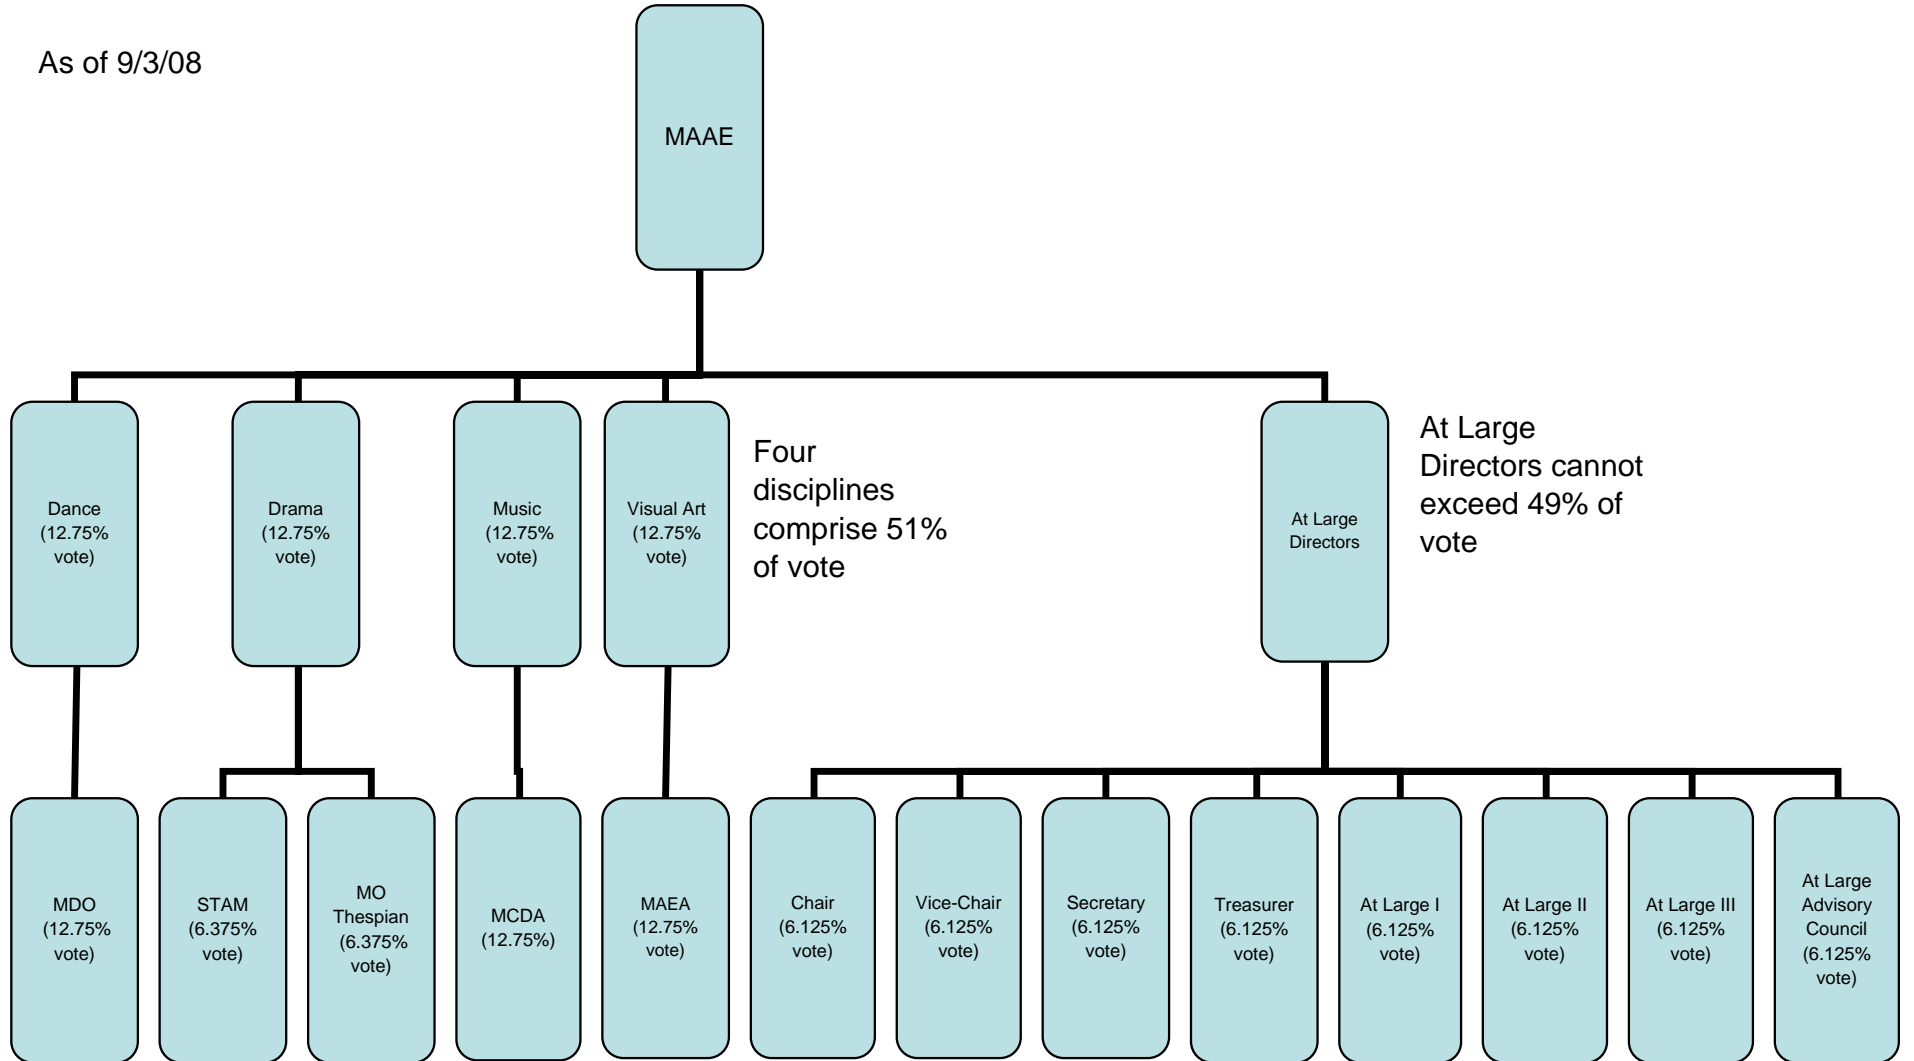

Missouri Alliance for Arts Education (MAAE)
-VOTING STRUCTURE-

As of 9/3/08

Missouri Alliance for Arts Education (MAAE)
-VOTING STRUCTURE-

Large
Mandatory
Council
(5%
e)